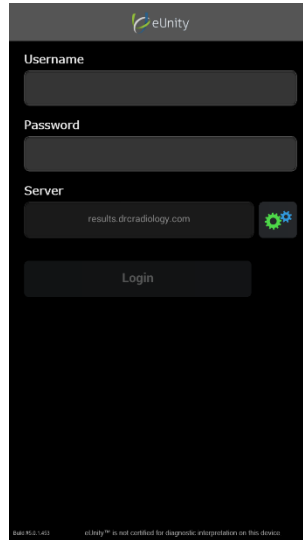

Accessing eUnity

eUnity can be accessed through any web browser, or through the mobile apps available at the App Store and Google Play.

Steps for Web Browser Access

1) To access through a web browser begin by typing the URL <https://results.drcradiology.com> into your browser.

2) Use *your* assigned username and password.

3) Click "Log In".

Diagnostic Radiology Consultants

Steps for Mobile Device Access

To access with a mobile device begin by typing the server name results.drcradiology.com into the server section of the log in screen. After you enter the server name for the first time it will automatically be remembered for future use.

1) Verify your connection is good by clicking the connection icon. You should see the green bar pictured below. If your connection is not successful, make sure your data connection is strong or that you are connected to Wi-fi.