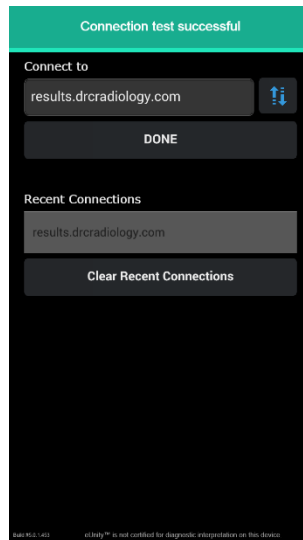

Accessing eUnity

eUnity can be accessed through any web browser, or through the mobile apps available at the App Store and Google Play.

Steps for Web Browser Access

1) To access through a web browser begin by typing the URL <https://results.drcradiology.com> into your browser.

2) Use *your* assigned username and password.

3) Click "Log In".

Diagnostic Radiology Consultants

Steps for Mobile Device Access

To access with a mobile device begin by typing the server name results.drcradiology.com into the server section of the log in screen. After you enter the server name for the first time it will automatically be remembered for future use.

1) Verify your connection is good by clicking the connection icon. You should see the green bar pictured below. If your connection is not successful, make sure your data connection is strong or that you are connected to Wi-fi.